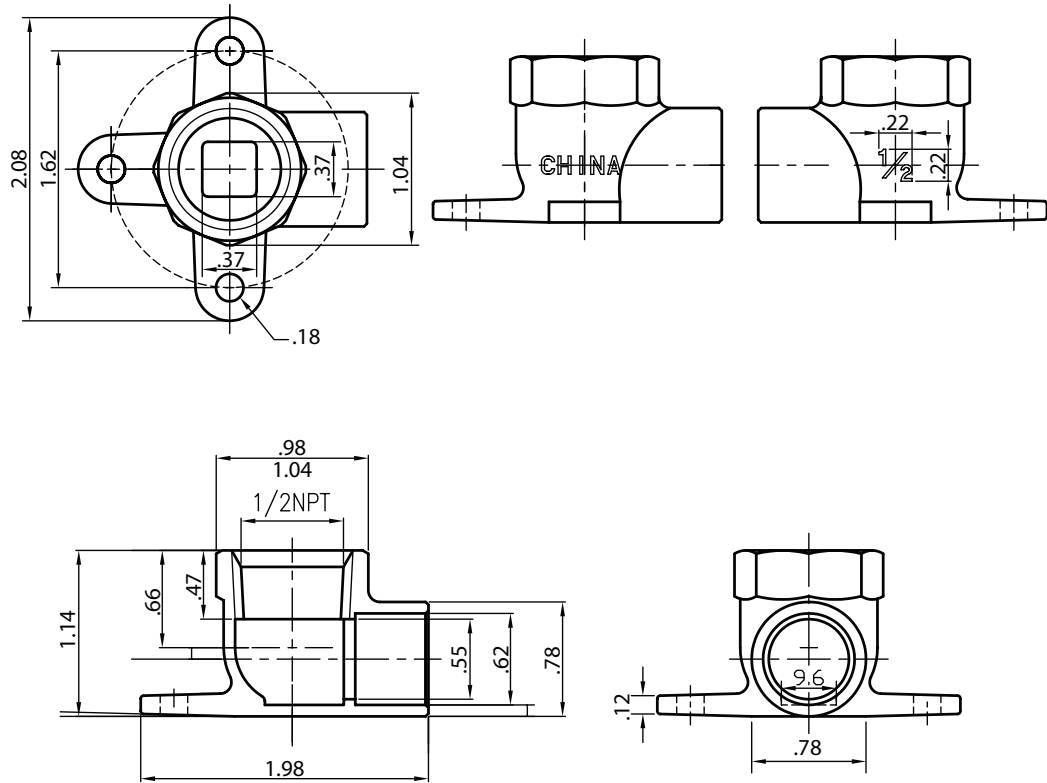

SPECIALTY VALVES / FITTINGS

2101 DROP EAR ELBOW

A.Y. McDonald Mfg. Co. carries a full line of Industrial & Specialty valves and fittings. Refer to the parts description for proper application.

- FIP X SWT
 - Sizes: 1/2"
- Cast Brass - 3 Ear Design